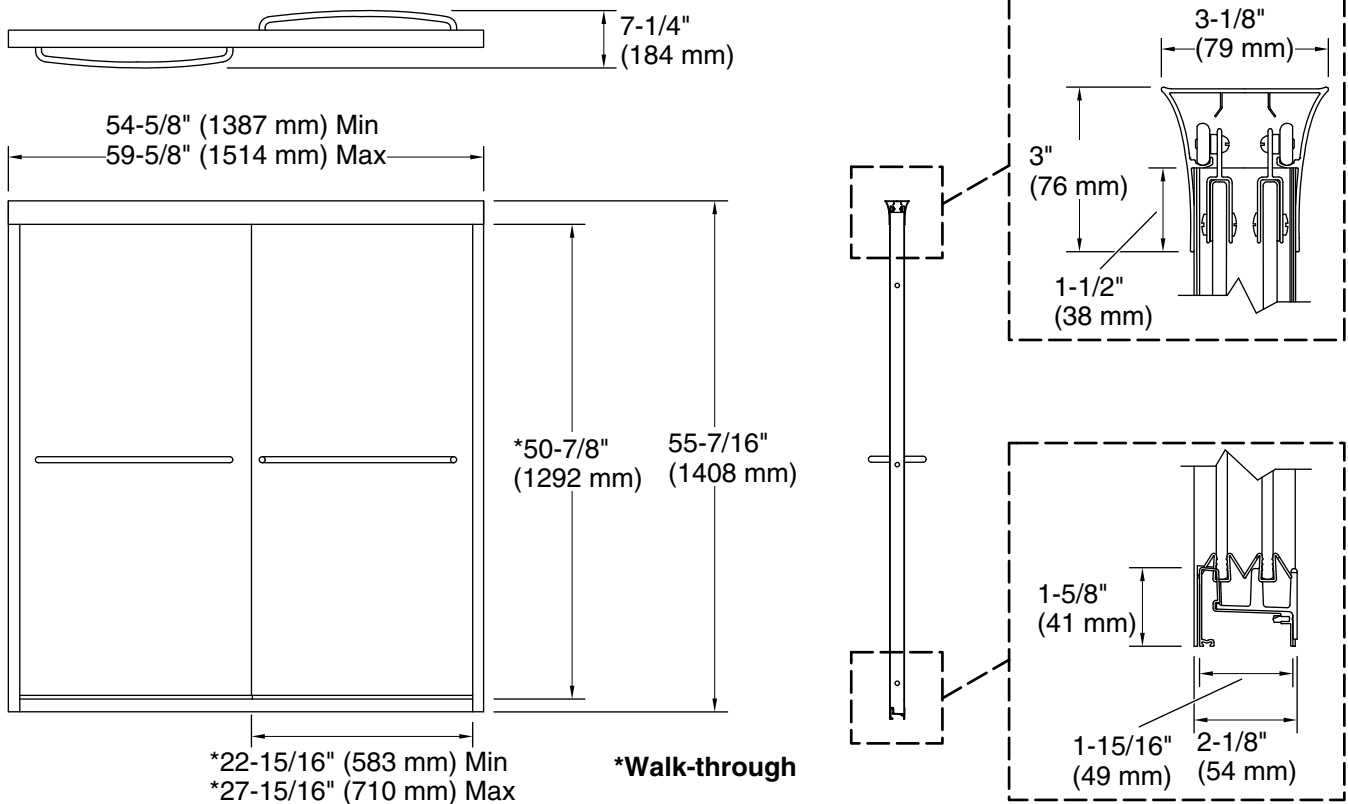

Features

- 1/4" (6 mm) thick Crystal Clear tempered glass.
- Frameless design emphasizes glass and creates a sleek, minimalist look.
- Smooth, quiet operation.
- Gently curved inside and outside towel bars complete the look of this door.
- CleanCoat®+ glass coating creates a hydrophobic barrier that repels water, soap scum, and residue, saving time and protecting shower doors 10 times longer than original CleanCoat. (Based on 2021 internal wear/abrasion testing using a microfiber cloth.)

Material

- Tempered glass ensures maximum safety and durability.
- Anodized aluminum prevents rust and corrosion.

Installation

- Fits opening widths 54-5/8" – 59-5/8" (1387 – 1514 mm).
- Out-of-plumb adjustability simplifies installation.
- Door can be installed to open to the left or right to suit your bathroom layout.
- For residential use only.
- Not for use in hospitality.

Available Glass Options

Code	Description
L	Crystal Clear

Technical Information

All product dimensions are nominal.

Installation type:	For bath installation
Opening Width - Min:	59-5/8" (1514 mm)
Opening Width - Max:	54-5/8" (1387 mm)
Walk-through - Min:	22-15/16" (583 mm)
Walk-through - Max:	27-15/16" (710 mm)
Glass thickness:	1/4" (6 mm)
Glass coating:	CleanCoat®

Notes

Install this product according to the installation instructions.

The vertical opening should be a minimum of 57-1/8" (1451 mm) to allow for installation clearance.